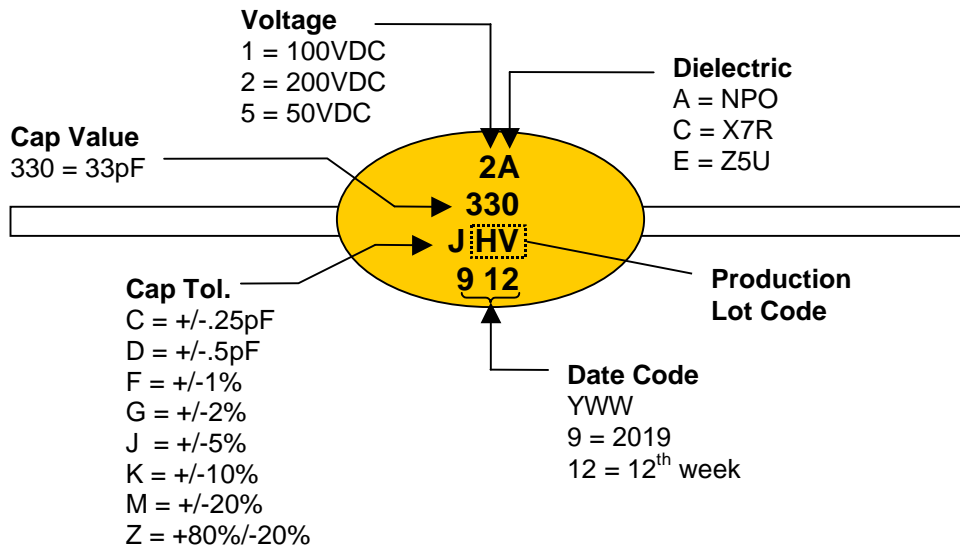

## COMPONENT MARKING

PRODUCTS: RADIAL LEADED MLC CERAMIC CAPACITORS

*SERIES: NCM*

Example shown P/N: NCM15NPO100J200

**NIC COMPONENTS CORP.**

100 Baylis Road / Melville, New York 11747  
(631) 936-7500 / Fax (631) 396-7575

## COMPONENT MARKING

**PRODUCTS: AXIAL LEADED MLC CERAMIC CAPACITORS**

***SERIES: NCMA***

**Example Shown: NIC P/N: NCMA10NPO330J200TR**

ISO-9001:2015 REGISTERED