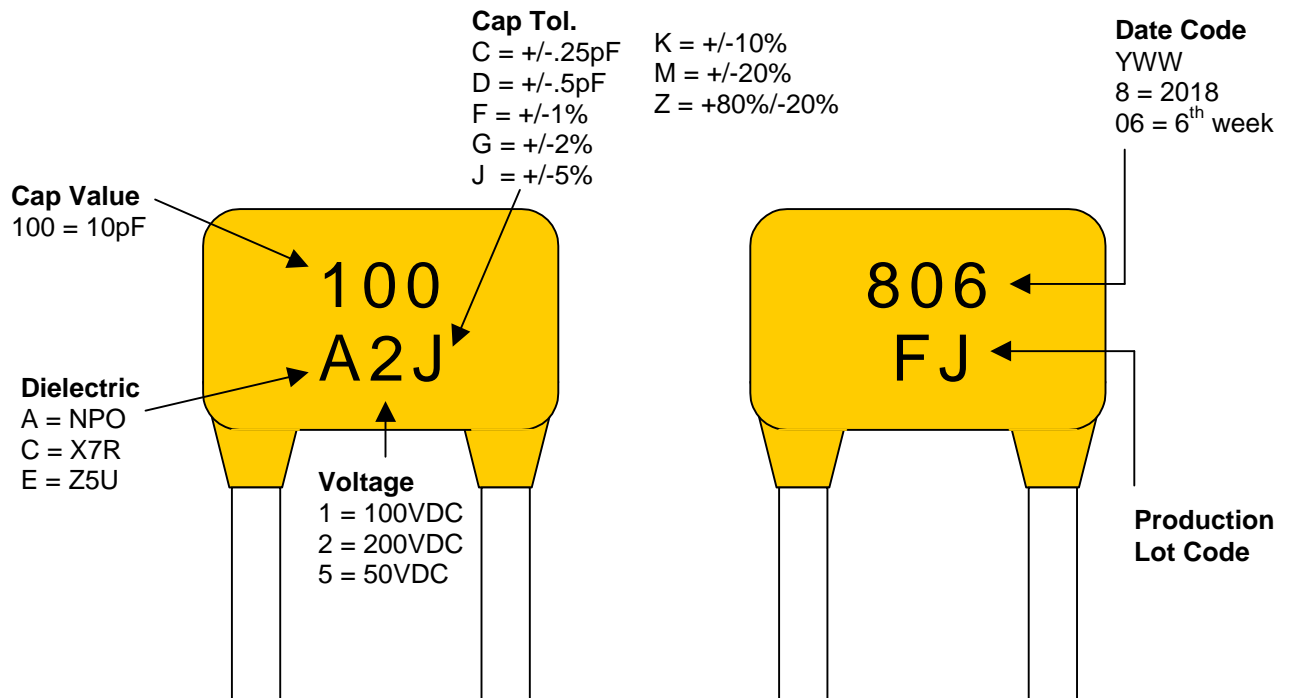

## COMPONENT MARKING

PRODUCTS: RADIAL LEADED MLC CERAMIC CAPACITORS

*SERIES: NCM*

Example shown P/N: NCM15NPO100J200

**NIC COMPONENTS CORP.**

100 Baylis Road / Melville, New York 11747  
(631) 936-7500 / Fax (631) 396-7575

## COMPONENT MARKING

**PRODUCTS: AXIAL LEADED MLC CERAMIC CAPACITORS**

***SERIES: NCMA***

**Example Shown: NIC P/N: NCMA10NPO330J200TR**

ISO-9001:2015 REGISTERED